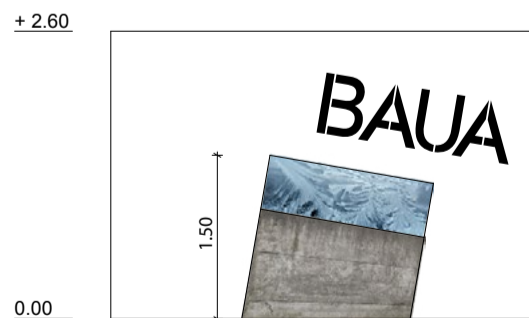

In an area defined by warming Gulf stream, Scandinavian mountain spine and Slavic land plato, Baltic states lie in an air mass transit rendered area, where stream of weather is in a constant float. Furthermore, Baltic states reside in a mid-range North hemisphere what results in a very distinct and period-equal four seasons of Earth year cycle.

We come to understanding, how balanced cyclic seasonal shift influences local populations' architectonic understanding - massive, deep foundations to counteract freezing ground movement, rigid, firm construction of outer walls and concluding elegant timber ballet of roof construction, covered with clay tiles.

All is to gently getting through the year, all is to sustain life in a moving climate.

exposition floor plan
scale 1_50

front view
scale 1_50

side view
scale 1_50