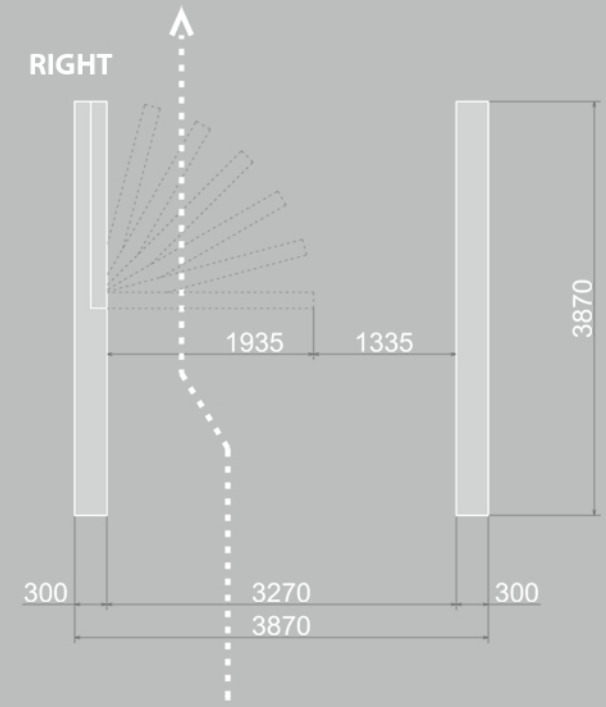

WRONG

RIGHT

WRONG WAY OUT

EXPOSITION

Installation force presses to be involved with the problems that are presented. Movement trigger floor will record persons movements and the glass wall will open and close. If the person wants to avoid the WALL. It will leave just a small

passage for human to go through. But if the person is interested of the information that is presented. He will move towards the wall making it open and giving more space for him to pass. Installation will be very simple and constructed

in the exhibit space. Main wood and glass. All box will be made of wood frame and wood panels. The information wall will be made of glass. Wall is moving by motor engine. Transporting the panels will need space 2.60 x 2.50 metres.