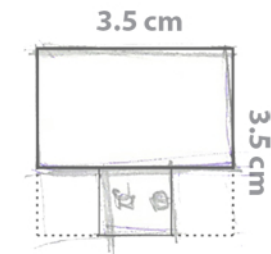

PROPOSAL FOR MEMORABILIA SOUVENIRE

Right INFORMATION is the key to the SOLUTION