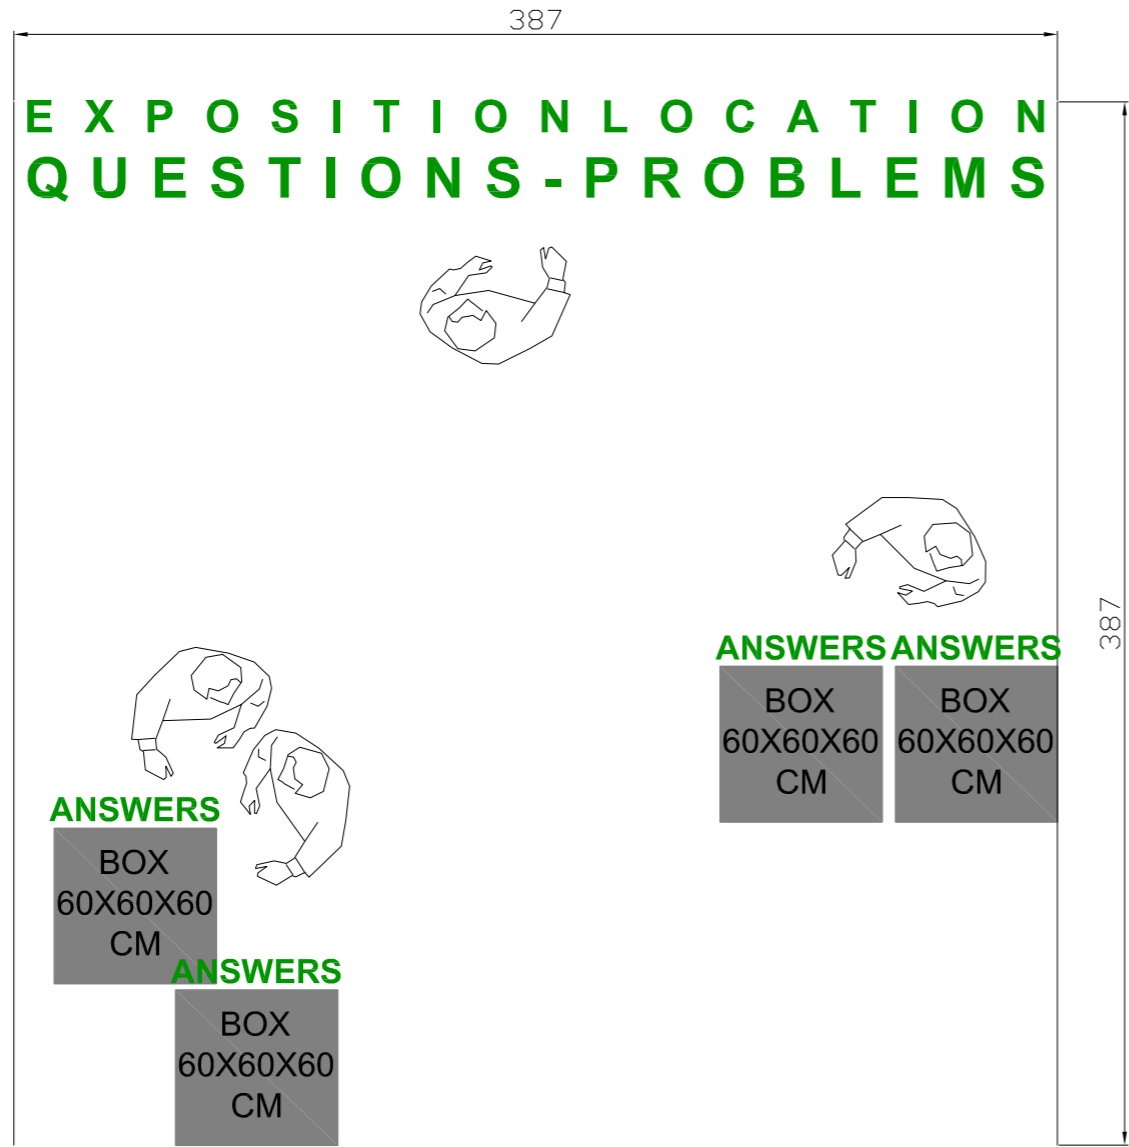

VIEW FROM THE OUTSIDE / VISIBLE: On the back wall - photos, text, hot topic description.

VIEW FROM THE INSIDE / HIDDEN: When a visitor turns back - seeing solutions, answers, offers: this can be a picture on the boxes or 3D models inside.

It's easy: problems visible, but the solutions is hidden, - hidden inside each one of us.

Just find this.

PLAN

- SOUVENIR - little wooden cube. burned:
- 1. plane - Durban 2014
 - 2. plane - B
 - 3. plane - A
 - 4. plane - U
 - 5. plane - A
 - 6. plane - picture