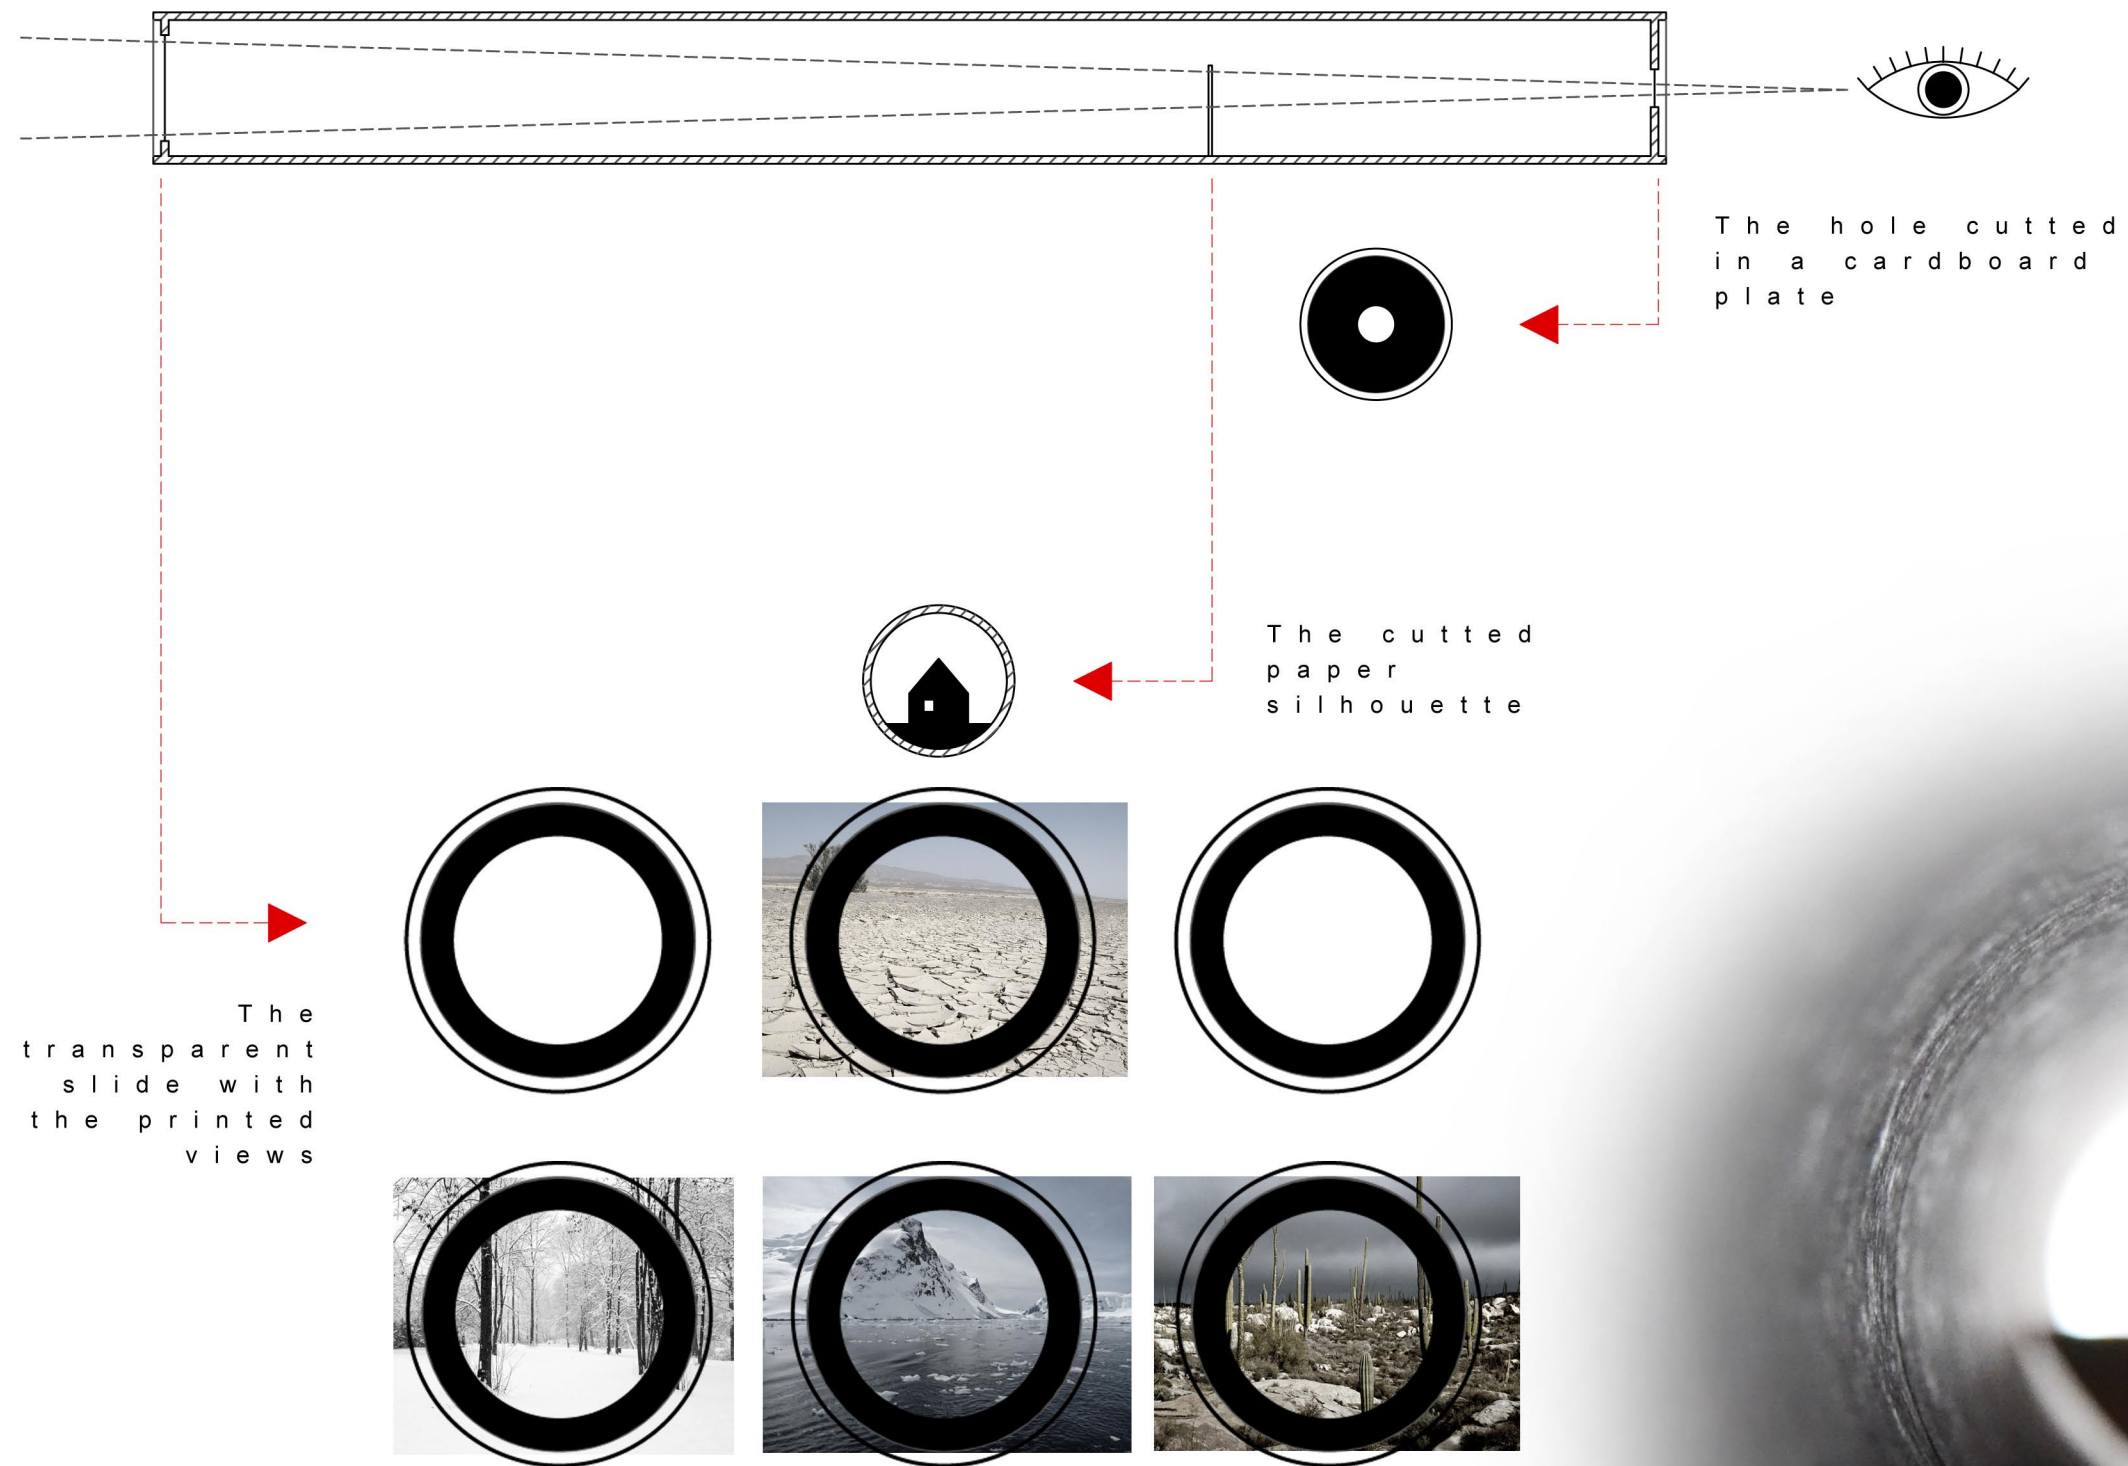

# tube detail

## T e l e s c o p i c t u b e a n d t h e s l i d e s

The tube consist of 3 main details: an eye, the cutted paper silhouette and tha slide. Watching through the eye gives the tridimensional sensation, because of the silhouette inside. The slides could be interpretaded as **the layers: cultural, historical, geografical, climatic, traditional etc..To interpretate, to adopt and to understand the other sircumstances.**